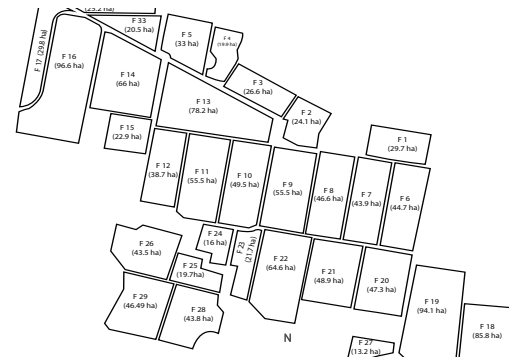

Whiteboard Farm Map

decisionag

Growing Potential - Powered by CGS

Mapping your farm

- » Provides a clear overview of your property
- » Highlight fields, storages, crops, livestock, Rotations etc.
- » Show contractors where to go and which route to take
- » Keep workers up to date on farm priorities
- » An accurate map is a cornerstone of every WH&S plan